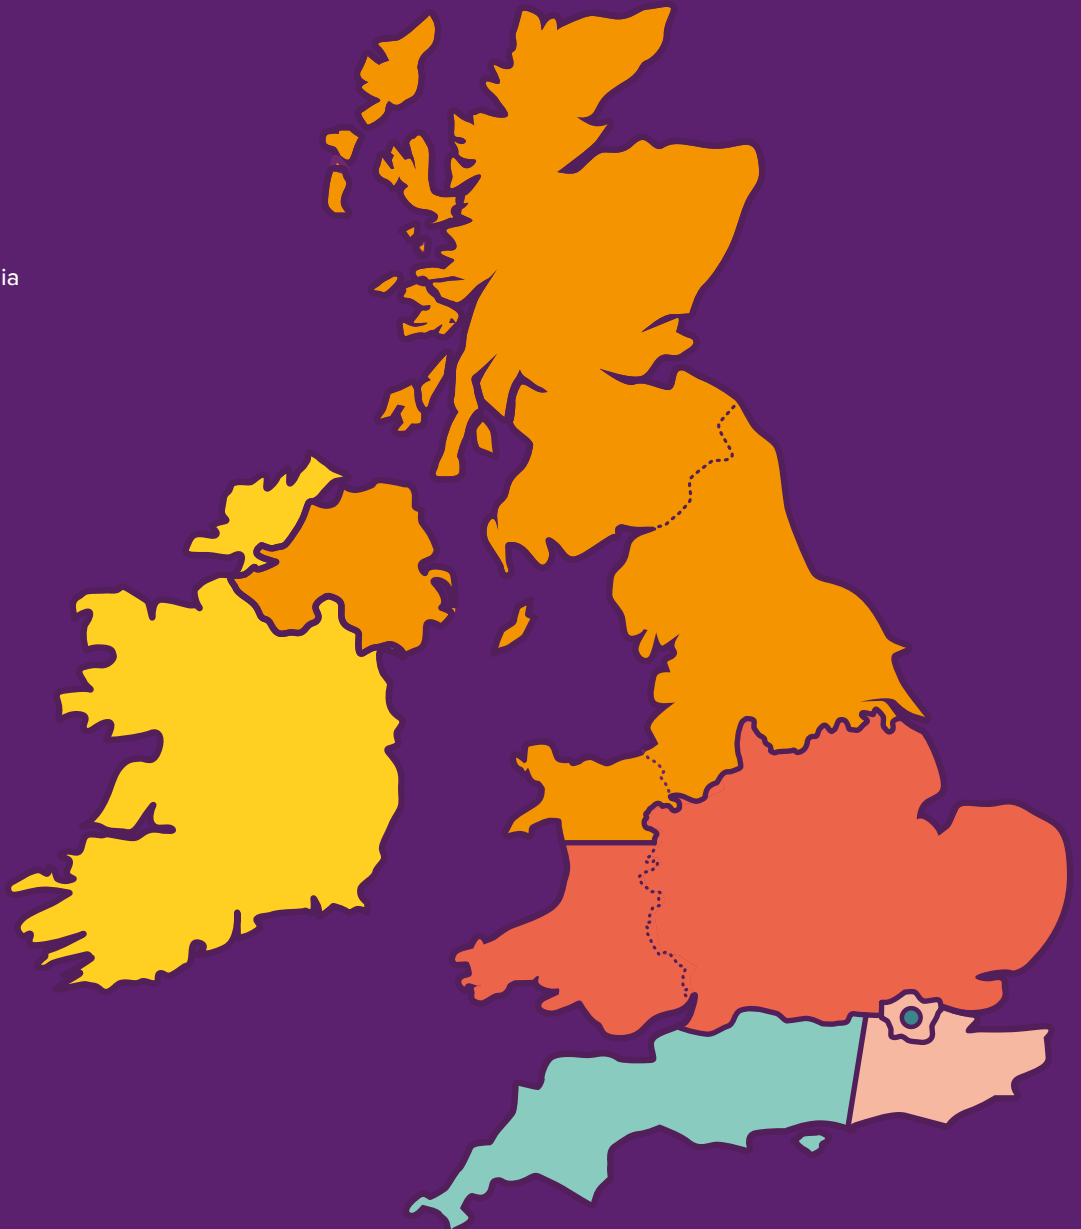

We're growing

Contact us for opportunities in the UK and Ireland

Jill Anderson

Acquisition Manager,
North of England, Scotland
and Northern Ireland
jill.anderson@whitbread.com
07880 139841

Paul Smith

Acquisition Manager,
Wales, the Midlands and East Anglia
paul.smith@whitbread.com
07583 944505

Matt Gent

Development Manager,
Ireland
matt.gent@whitbread.com
07714 617964

Jonathan Langdon

Senior Acquisition Manager,
Central London
jonathan.langdon@whitbread.com
07931 722532

James Hall

Acquisitions and
Development Manager,
Outer London and The South East
james.hall@whitbread.com
07788 310 748

Louise Woodruff

Acquisition Manager,
The South and South West
louise.woodruff@whitbread.com
07748 320445

Mark Anderson

Managing Director,
Property & International
mark.anderson@whitbread.com

Alex Flach

UK Development Director
alex.flach@whitbread.com
07768 636 071

Derek Griffin

Head of Acquisitions
derek.griffin@whitbread.com
07717 544366

Visit www.whitbread.co.uk/property
for more information on our target
locations and property specifications

Premier Inn